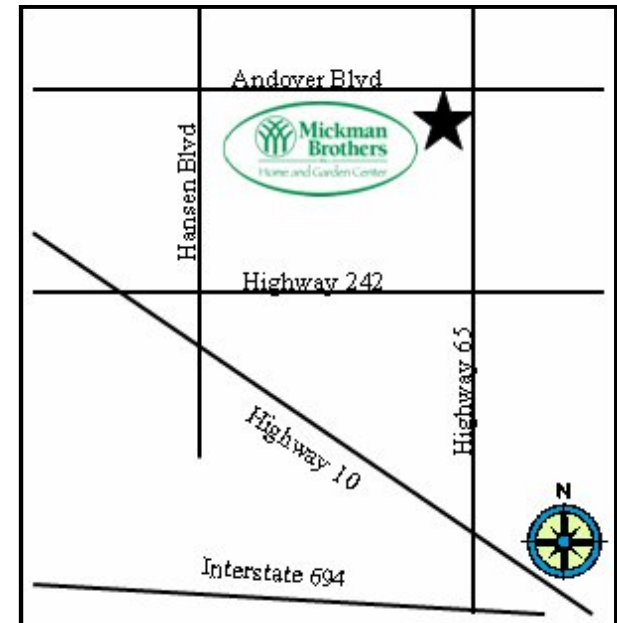

Meadow Creek Christian Gardening Fundraiser

To obtain additional information about this Fundraiser, please go to www.mickman.com/flyer/meadowcreek.html

Additional Fundraising Flyers are available on-line. Please invite your friends and neighbors to join us to make this fundraiser our best ever.

Note: To ensure that we receive credit for all of your purchases, you must present this Flyer at the time of purchase. You may shop as many times as you wish from May 23 - 26.

*All proceeds will be used to help fund the Meadow Creek Christian School